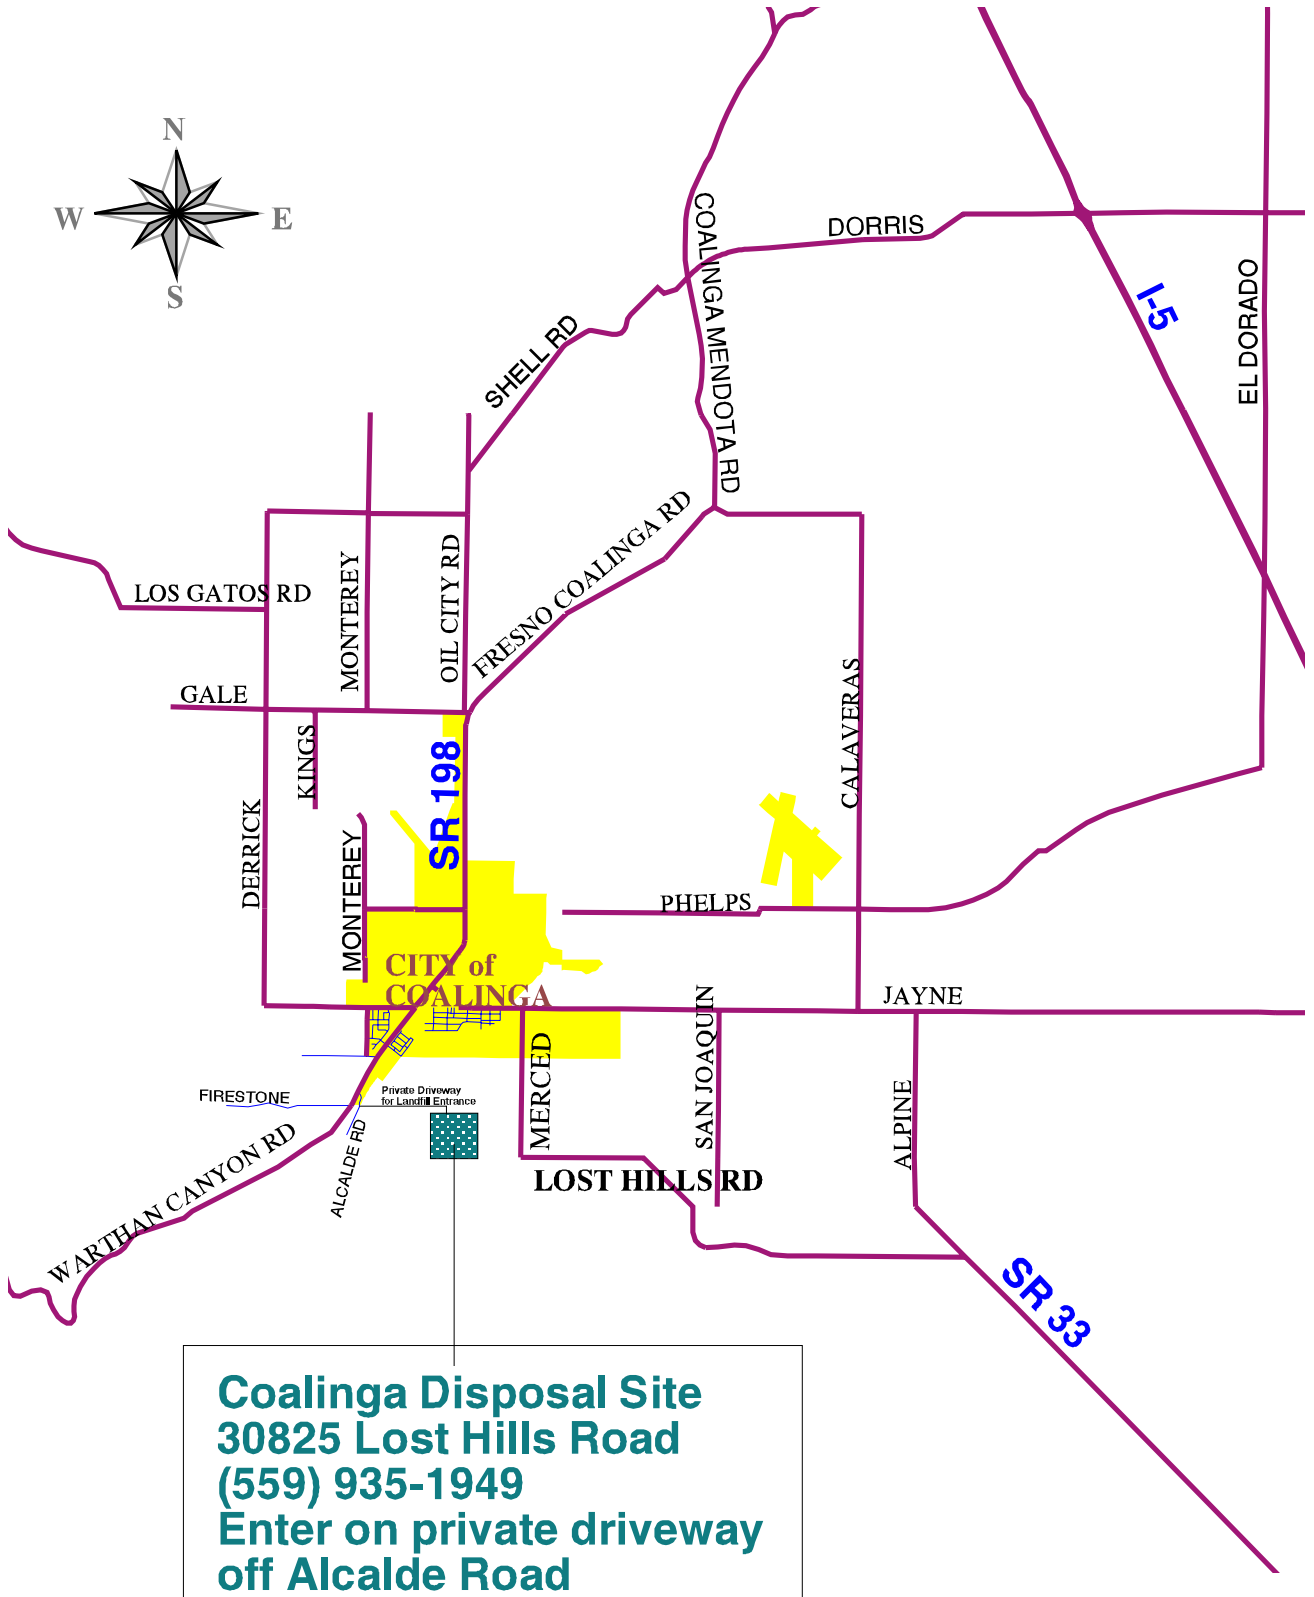

Coalinga Disposal Site

0 0.5 1 1.5 2 2.5 3 Miles